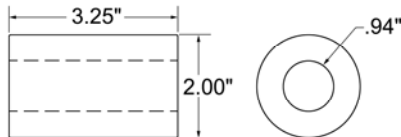

HOOK HOOK—CARBON STOP BUTTON

CAUTION: NEVER EXCEED THE WORKING LOAD LIMIT.

Read important warnings and information in T.O.C. > GENERAL WARNINGS .

ROLL OFF HOOK, ALLOY

Working Load Limit in Pounds	Wire Rope Size	Approx. Weight Each in Pounds
18,000	7/8"	11.5

STOP BUTTON, CARBON

Size *	Approx. Weight Each in Pounds
7/8"	2.25

* Dimensions shown are before swage.