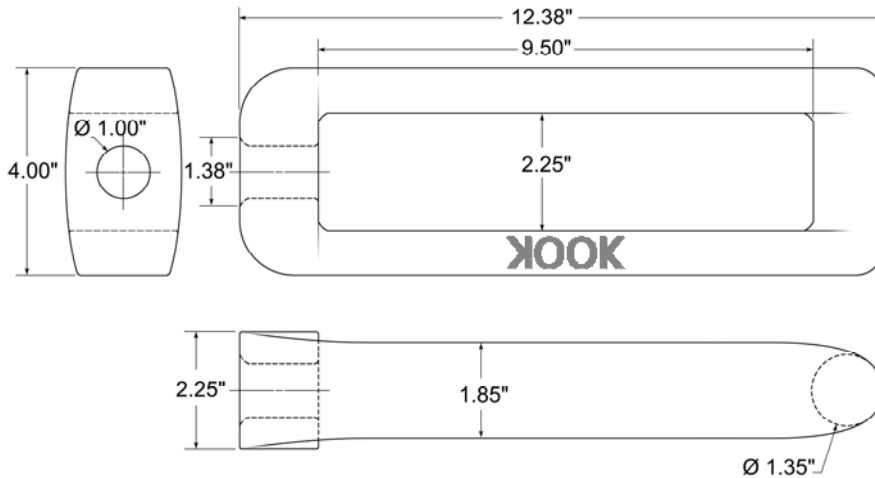

HOOK HOOK—CARBON STOP BUTTON

CAUTION: NEVER EXCEED THE WORKING LOAD LIMIT.

Read important warnings and information in T.O.C. > GENERAL WARNINGS .

ROLL OFF HOOK, ALLOY

Working Load Limit in Pounds	Wire Rope Size	Approx. Weight Each in Pounds
18,000	7/8"	11.5

STOP BUTTON, CARBON

Size *	Approx. Weight Each in Pounds
7/8"	2.25

* Dimensions shown are before swage.