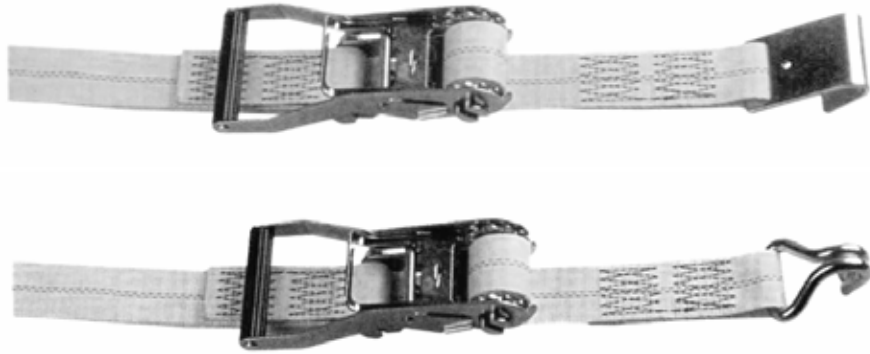

RATCHET STRAP ASSEMBLIES

- Warning
Must Read Before Use**
- Failure to comply with these warnings may result in severe personal injury or death. Use of this product demonstrates an understanding of these warnings and the risks involved.
 - Never exceed the working load limit. Inspect entire assembly before each use.
 - Tie down assemblies are not to be used for lifting or towing.
 - Webbing should not be used if any signs of abrasion, burning, melting, cuts, fraying, tears, knots, damaged sew patterns, or alterations are present.
 - Hardware must be pulled in a straight line or strength will be reduced. Hardware should not be used if any signs of damage, deformation, or alterations are present.
 - Always protect webbing from sharp or abrasive surfaces.
 - Refer to Federal, State, Provincial, Industry, or local regulations for proper tie down methods.
 - Read important warnings and information in T.O.C. > GENERAL WARNINGS.

Size	Style	Working Load Limit in Pounds	Weight in Pounds
2" X 27'	J-Hook	3,335	6.38
2" X 27'	Flat Hook	3,335	6.60
2" X 30'	J-Hook	3,335	6.48
2" X 30'	Flat Hook	3,335	6.70

RATCHET STRAP HARDWARE

Read important warnings and information in T.O.C. > GENERAL WARNINGS.