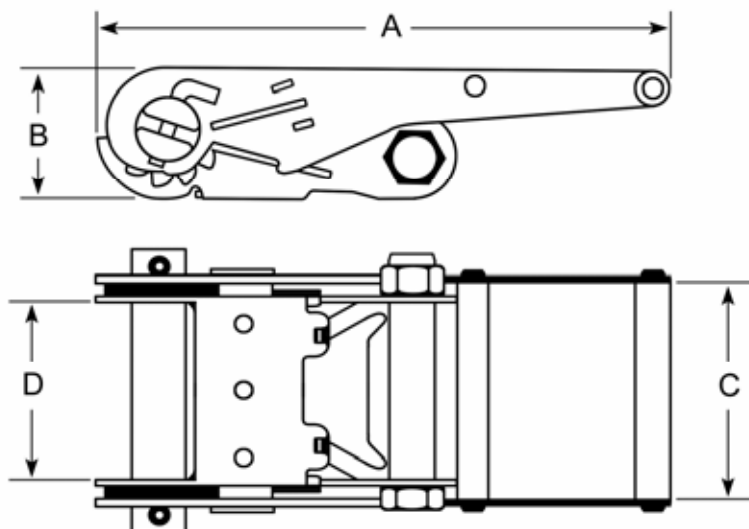

Size	Style	Working Load Limit in Pounds	Weight in Pounds
2" X 27'	J-Hook	3,335	6.38
2" X 27'	Flat Hook	3,335	6.60
2" X 30'	J-Hook	3,335	6.48
2" X 30'	Flat Hook	3,335	6.70

RATCHET STRAP HARDWARE

Read important warnings and information in T.O.C. > GENERAL WARNINGS.

Size	Style	Finish	Working Load Limit in Pounds	Approximate Weight Each in Pounds	Dimensions in Inches			
					A	B	C	D
2"	Double Wire J-Hook	Yellow Chromate	3,670	.70	2.05	3.39	.47	.98
2"	Flat Hook	Painted Black	3,335	.73	2.00	3.81	.18	.71
3"	Double Wire J-Hook	Yellow Chromate	5,500	1.04	3.03	5.63	.63	.79
3-4"	Flat Hook	Painted Black	5,000	1.04	2.71	3.74	.20	.67

LONG AND SHORT HANDLE RATCHET BUCKLES

Size	Style	Finish	Working Load Limit in Pounds	Approximate Weight Each in Pounds	Dimensions in Inches			
					A	B	C	D
1"	Wide Handle	Yellow Chromate	1,100	.88	5.20	1.65	2.24	1.14
2"	Long Wide Handle	Yellow Chromate	3,670	2.42	9.17	2.20	3.94	2.05
3"	Short Handle	Yellow Chromate	5,500	4.95	8.90	3.31	3.98	3.03
3"	Long Handle	Yellow Chromate	5,500	7.04	12.28	3.31	3.98	3.03
4"	Long Handle	Yellow Chromate	7,333	7.04	12.60	2.87	5.08	4.09