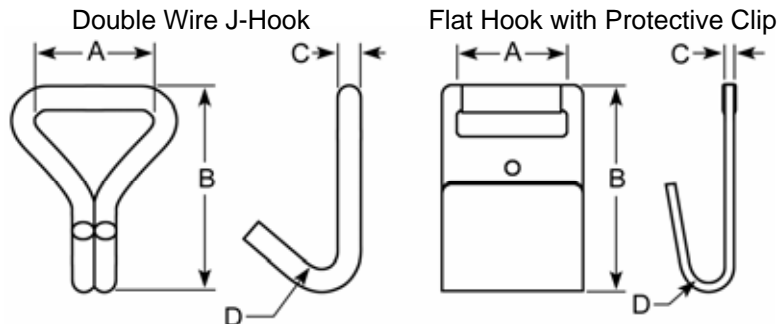

RATCHET STRAP ASSEMBLIES

- Warning
Must Read Before Use**
- Failure to comply with these warnings may result in severe personal injury or death. Use of this product demonstrates an understanding of these warnings and the risks involved.
 - Never exceed the working load limit. Inspect entire assembly before each use.
 - Tie down assemblies are not to be used for lifting or towing.
 - Webbing should not be used if any signs of abrasion, burning, melting, cuts, fraying, tears, knots, damaged sew patterns, or alterations are present.
 - Hardware must be pulled in a straight line or strength will be reduced. Hardware should not be used if any signs of damage, deformation, or alterations are present.
 - Always protect webbing from sharp or abrasive surfaces.
 - Refer to Federal, State, Provincial, Industry, or local regulations for proper tie down methods.
 - Read important warnings and information in T.O.C. > GENERAL WARNINGS.

Size	Style	Working Load Limit in Pounds	Weight in Pounds
2" X 27'	J-Hook	3,335	6.38
2" X 27'	Flat Hook	3,335	6.60
2" X 30'	J-Hook	3,335	6.48
2" X 30'	Flat Hook	3,335	6.70

RATCHET STRAP HARDWARE

Read important warnings and information in T.O.C. > GENERAL WARNINGS.