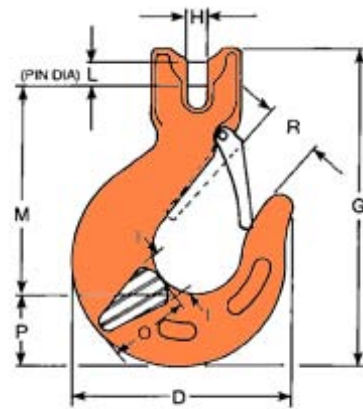

KULKONI / CM MIDLAND
DOMESTIC FITTINGS

HERC-ALLOY 800 CHAIN ATTACHMENTS
PROOF TESTED

CAUTION: NEVER EXCEED WORKING LOAD LIMITS

CM CLEVLOK®
SLING HOOK
WITHOUT LATCH-
PROOF TESTED

CM CLEVLOK®
SLING HOOK
WITH LATCH-
PROOF TESTED

Chain Size		Working load limit (lbs.)*	Dimensions (Inches)								
			D	G	H	I	L	M	O	P	R
9/32	7	3,500	3.500	5.156	0.328	0.734	0.357	3.437	1.203	1.051	1.062
3/8	10	7,100	4.343	6.672	0.453	0.953	0.507	4.468	1.453	1.281	1.312
1/2	13	12,000	5.500	8.000	0.593	1.172	0.625	5.265	1.938	1.656	1.562
5/8	16	18,100	6.281	9.687	0.750	1.438	0.750	6.078	2.375	2.188	1.750
3/4	20	28,300	7.827	11.688	0.875	1.688	0.906	7.344	2.828	2.563	2.187