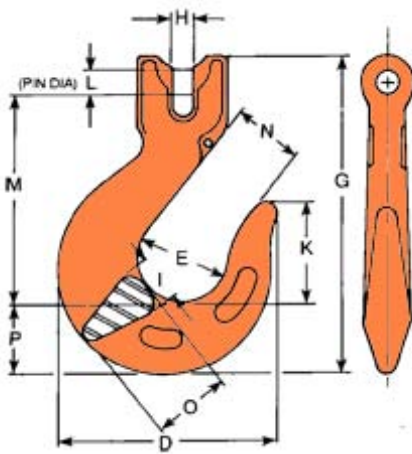

KULKONI / CM MIDLAND
DOMESTIC FITTINGS

HERC-ALLOY 800 CHAIN ATTACHMENTS
PROOF TESTED

CAUTION: NEVER EXCEED WORKING LOAD LIMITS

CM CLEVLOK®
SLING HOOK
WITHOUT LATCH-
PROOF TESTED

CM CLEVLOK®
SLING HOOK
WITH LATCH-
PROOF TESTED

Chain Size		Working load limit (lbs.)*	Dimensions (Inches)								
			D	G	H	I	L	M	O	P	R
9/32	7	3,500	3.500	5.156	0.328	0.734	0.357	3.437	1.203	1.051	1.062
3/8	10	7,100	4.343	6.672	0.453	0.953	0.507	4.468	1.453	1.281	1.312
1/2	13	12,000	5.500	8.000	0.593	1.172	0.625	5.265	1.938	1.656	1.562
5/8	16	18,100	6.281	9.687	0.750	1.438	0.750	6.078	2.375	2.188	1.750
3/4	20	28,300	7.827	11.688	0.875	1.688	0.906	7.344	2.828	2.563	2.187